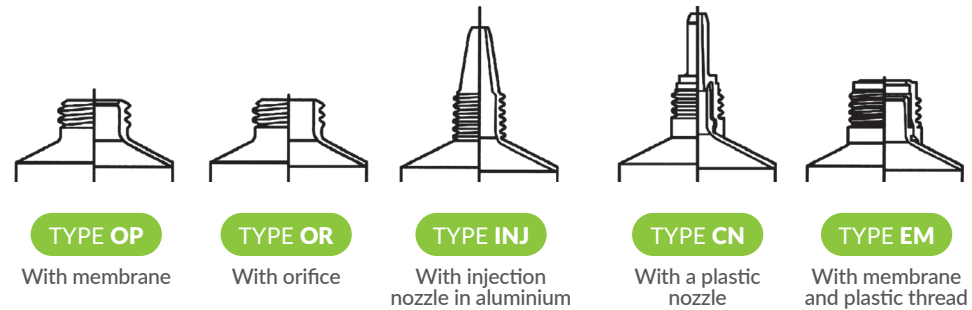

Aluminium Collapsible Tubes

To best meet your requirements, we are able to propose a large range of caps and accessories. Thanks to our experience and innovation we can offer many different types of finish, from a simple, natural « bare » finish to more complex finishes (gloss, coloured, pearl, matt...).

DIAMETER (mm)		11	13.5	16	19	22	25	28	30	31.2	32	35	40	50	
LENGTH (mm)	min.	55	55	65	85	90	100	120	120	120	125	130	130	150	
	max.	70	95	105	130	150	165	190	190	190	190	200	215	200	
FILL VOLUME (ml)	min.	2	5	8	15	20	27	50	50	67	70	85	115	200	
	max.	3	10	14	25	45	60	80	95	109	115	135	200	250	
THREAD	56	INJ	●	●	●	●									
		INJ				●	●								
	68	OP		●	●	●									
		OR		●											
		CN	●	●	●	●									
	M7	INJ	●	●	●	●									
		OP	●	●	●	●	●								
		CN		●	●	●	●	●							
	82	INJ				●	●			●				●	
		OP			●	●		●							
		CN								●					
	M9	INJ				●	●		●				●		
		OP		●	●	●	●	●	●		●				
		EM		●	●				●						
		OR				●		●	●				●		
	92	OP				●	●	●							
		EM						●							
	110	OP				●	●	●	●	●		●	●	●	●
		OR											●		
		OP				●	●	●	●	●	●	●	●	●	●
	M11	INJ						●		●					
		OR						●		●					
	M12	OR								●			●		
		EM				●	●	●							
M13	EM					●	●		●			●	●		
135	EM					●	●	●	●			●			
	OP												●	●	
	EM								●			●	●	●	
M15	OP							●	●	●	●	●	●	●	
	OR							●	●	●	●	●	●	●	